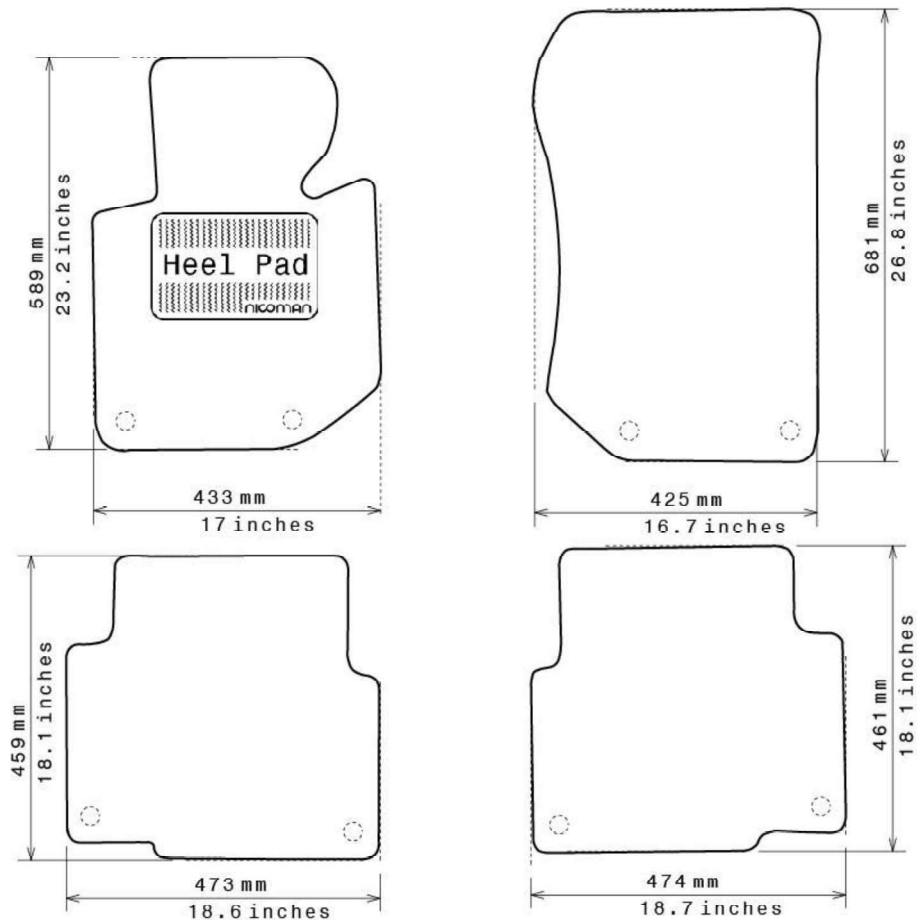

Spaghetti® Floor Mats by
NICOMAN

Best Mats for Your Car, Home & Business!

Photo for illustration purposes only.

Fitment Specifications

Make / Brand	BMW
Model / Type	3 Series
Gen / MK Code	E36
Model Year	1995-1999
Body Type	Touring
Non-Slip Type	GECKO
SKU	C 5108

Please check shape/size matches floorpan

LEFT Hand Drive

SCALE: 1/10

Set of 4

Remarks